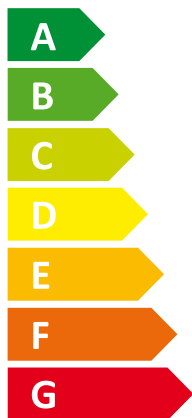

# ENERG

енергия · ενεργεια

Y IJA  
IE IA

I Vaillant

II VWS 102/3

**A++**

**B**

Two icons showing sound power levels. The top icon shows a house with a speaker and the text "50 dB". The bottom icon shows a house with a speaker and the text "0 dB".