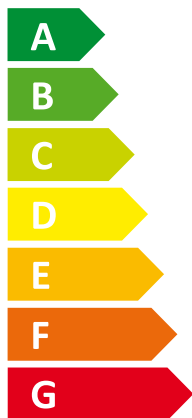

ENERG

енергия · ενεργεια

Y IJA
IE IA

I Vaillant

II VWS 102/3

A⁺⁺

B

Two icons showing sound power levels. The top icon shows a house with a speaker and the text "50 dB". The bottom icon shows a house with a speaker and the text "0 dB".