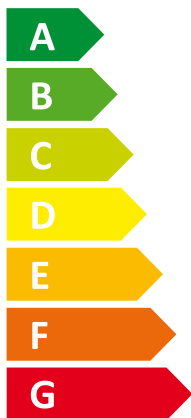

ENERG

енергия · ενεργεια

Y IJA
IE IA

I Vaillant

II VWS 103/3

A⁺⁺

B

Two icons showing sound power levels. The top icon shows a house with a speaker and the text "50 dB". The bottom icon shows a house with a speaker and the text "0 dB".

A legend for power consumption in kW, shown as a rounded rectangle with three colored squares and corresponding text: a dark blue square for "15 kW", a medium blue square for "12 kW", and a light blue square for "13 kW".