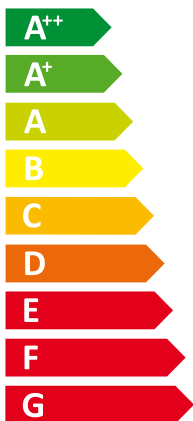

ENERG

енергия · ενεργεια

Y IJA
IE IA

I Vaillant

II VWS 103/3

A⁺⁺

B

Two icons showing sound power levels. The top icon shows a house with a speaker and the text "50 dB". The bottom icon shows a house with a speaker and the text "0 dB".

A legend for power consumption in kW, shown as a rounded rectangle with three colored squares and corresponding text: a dark blue square for "15 kW", a medium blue square for "12 kW", and a light blue square for "13 kW".