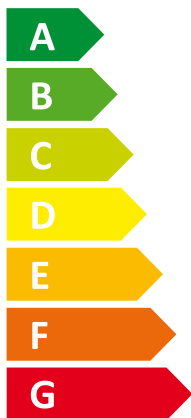

ENERG

енергия · ενεργεια

I Vaillant

II VWS 83/3

Two icons showing sound power level. The top icon shows a house with a speaker and the label "48 dB". The bottom icon shows a house with a speaker and the label "0 dB".

A legend box containing three colored squares with corresponding power values: a dark blue square for "11 kW", a medium blue square for "9 kW", and a light blue square for "10 kW".