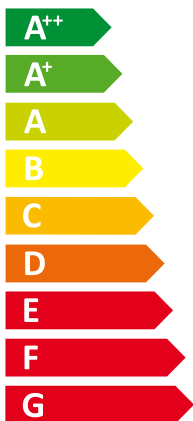

ENERG

енергия · ενεργεια

I Vaillant

II VWS 83/3

Two icons showing sound power level. The top icon shows a house with a speaker and the label "48 dB". The bottom icon shows a house with a speaker and the label "0 dB".

A legend box containing three colored squares with corresponding power values: a dark blue square for "11 kW", a medium blue square for "9 kW", and a light blue square for "10 kW".