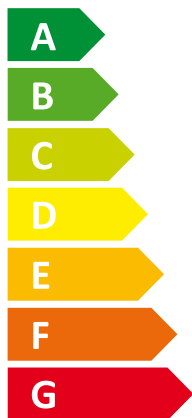

# ENERG

енергия · ενεργεια

I Vaillant

II VWS 82/3

Two icons showing sound power level. The top icon shows a house with a speaker and the value 48 dB. The bottom icon shows a house with a speaker and the value 0 dB.

A legend box containing three colored squares with corresponding values: a dark blue square for 11 kW, a medium blue square for 9 kW, and a light blue square for 10 kW.