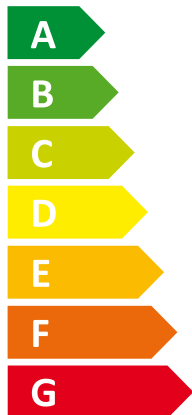

ENERG

енергия · ενεργεια

Y IJA
IE IA

I Vaillant

II VWL 102/3 S

A+

B

Two icons showing sound power levels. The top icon shows a speaker inside a house with the text "50 dB". The bottom icon shows a speaker outside a house with the text "53 dB".

A legend box containing three entries: a dark blue square next to "10 kW", a medium blue square next to "8 kW", and a light blue square next to "13 kW".