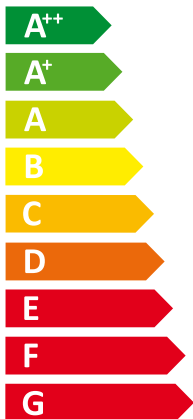

ENERG

енергия · ενεργεια

Y IJA
IE IA

I Vaillant

II VWL 102/3 S

A+

B

Two icons showing sound power levels. The top icon shows a speaker inside a house with the text "50 dB". The bottom icon shows a speaker outside a house with the text "53 dB".

A legend box containing three entries: a dark blue square next to "10 kW", a medium blue square next to "8 kW", and a light blue square next to "13 kW".