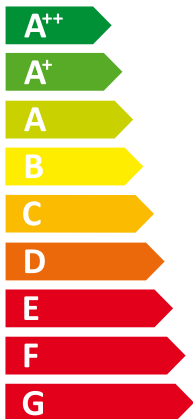

# ENERG

енергия · ενεργεια

Y IJA  
IE IA

I Vaillant

II VWL 62/3 S

A+

A

Two icons showing sound power levels. The top icon shows a speaker inside a house with the value 46 dB. The bottom icon shows a speaker outside a house with the value 45 dB.

A legend for power output levels, consisting of three colored squares with corresponding values: a dark blue square for 6 kW, a medium blue square for 5 kW, and a light blue square for 8 kW.

2015

811/2013