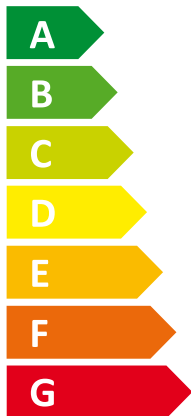

ENERG

енергия · ενεργεια

Y IJA
IE IA

I Vaillant

II VWL 62/3 S

A+

A

Two icons showing sound power levels. The top icon shows a speaker inside a house with the value 46 dB. The bottom icon shows a speaker outside a house with the value 45 dB.

A legend for power output in kW, shown as three colored squares: dark blue for 6 kW, medium blue for 5 kW, and light blue for 8 kW.