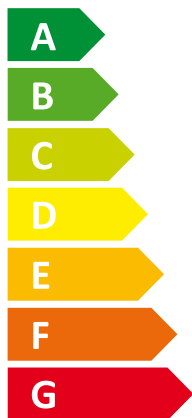

ENERG

енергия · ενεργεια

I Vaillant

II VWF 118/4 + VWW 11/4 SI

Two icons showing sound power level. The top icon shows a speaker inside a house with the value 46 dB. The bottom icon shows a speaker outside a house with the value 0 dB.

A legend for power consumption with three entries: a dark blue square for 15 kW, a medium blue square for 15 kW, and a light blue square for 15 kW.