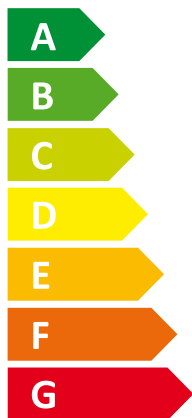

ENERG

енергия · ενεργεια

I Vaillant

II VWF 118/4

Two icons showing sound power level. The top icon shows a speaker inside a house with the text "46 dB". The bottom icon shows a speaker outside a house with the text "0 dB".

A legend for power consumption with three entries: a dark blue square for "13 kW", a medium blue square for "13 kW", and a light blue square for "13 kW".