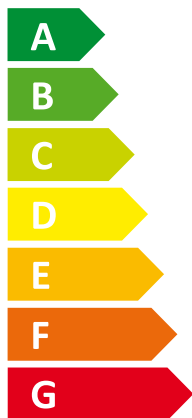

# ENERG

енергия · ενεργεια

I Vaillant

II VWF 58/4 + VWW 11/4 SI

Two icons showing sound power level. The top icon shows a house with a speaker and the text "45 dB". The bottom icon shows a house with a speaker and the text "0 dB".

A legend for power consumption, showing three colored squares (dark blue, medium blue, light blue) next to the text "7 kW".

2015

811/2013

0020214745\_00