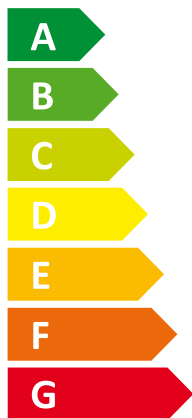

# ENERG

енергия · ενεργεια

Y IJA  
IE IA

I Vaillant

II VWF 58/4

**A++**

**A**

Two icons showing sound power levels. The top icon shows a speaker inside a house with the text "43 dB". The bottom icon shows a speaker outside a house with the text "0 dB".

A legend for power output, consisting of three colored squares (dark blue, medium blue, light blue) each followed by the text "6 kW".