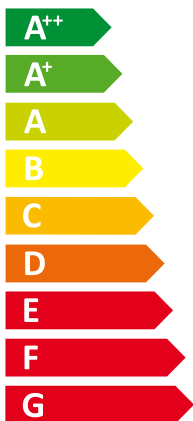

# ENERG

енергия · ενεργεια

Y IJA  
IE IA

I Vaillant

II VWF 58/4

**A++**

**A**

Two icons showing sound power levels. The top icon shows a speaker inside a house with the text "43 dB". The bottom icon shows a speaker outside a house with the text "0 dB".

A legend for power output, consisting of three colored squares (dark blue, medium blue, light blue) each followed by the text "6 kW".