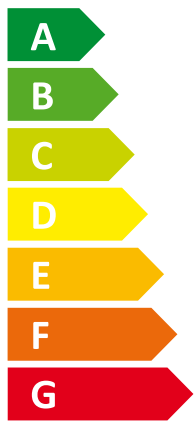

ENERG

енергия · ενεργεια

Y

IJA

IE

IA

I Vaillant

II VWF 58/4 + VWL 11/4 SA

A++

A

Two icons showing sound power levels. The top icon shows a speaker inside a house with the value 44 dB. The bottom icon shows a speaker outside a house with the value 43 dB.

A legend for power output levels, consisting of three colored squares with corresponding values: a dark blue square for 4 kW, a medium blue square for 5 kW, and a light blue square for 7 kW.