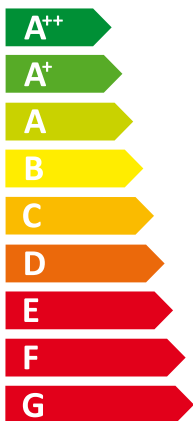

ENERG

енергия · ενεργεια

Y

IJA

IE

IA

I Vaillant

II VWF 58/4 + VWL 11/4 SA

A++

A

Two icons showing sound power levels. The top icon shows a speaker inside a house with the value 44 dB. The bottom icon shows a speaker outside a house with the value 43 dB.

A legend for power output levels, consisting of three colored squares with corresponding values: a dark blue square for 4 kW, a medium blue square for 5 kW, and a light blue square for 7 kW.