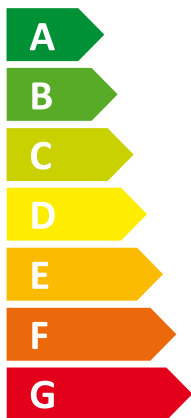

54 dB

■ 5
■ **6**
■ 4
kW

■ 7
■ **7**
■ 5
kW

2015

811/2013

0020261199_00

ENERG

енергия · ενεργεια

VWL 55/5 AS 230V S2 + VWL 58/5

I Vaillant

II IS

Two icons showing sound power levels. The top icon shows a speaker inside a house with the value 43 dB. The bottom icon shows a speaker outside a house with the value 54 dB.

A legend for power consumption levels, showing three colored squares with corresponding values: a dark blue square for 4 kW, a medium blue square for 5 kW, and a light blue square for 3 kW.

ENERG

енергия · ενεργεια

A⁺⁺

A

Two icons showing sound power levels. The top icon shows a speaker inside a house with the value 44 dB. The bottom icon shows a speaker outside a house with the value 54 dB.

A legend for power consumption levels, showing three colored squares with corresponding values: a dark blue square for 5 kW, a medium blue square for 6 kW, and a light blue square for 4 kW.