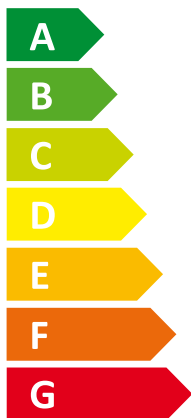

ENERG

енергия · ενεργεια

VWL 75/5 AS 230V S2 + VWL 77/5

I Vaillant

II IS

55 °C

35 °C

43 dB

VWL 55/5 AS 230V S2 + VWL 58/5

I Vaillant

II IS

Two icons showing sound power levels. The top icon shows a speaker inside a house with the value 43 dB. The bottom icon shows a speaker outside a house with the value 54 dB.

A legend for power consumption levels, showing three colored squares with corresponding values: a dark blue square for 4 kW, a medium blue square for 5 kW, and a light blue square for 3 kW.

ENERG

енергия · ενεργεια

A⁺⁺

A

Two icons showing sound power levels. The top icon shows a speaker inside a house with the value 44 dB. The bottom icon shows a speaker outside a house with the value 54 dB.

A legend for power consumption levels, showing three colored squares with corresponding values: a dark blue square for 5 kW, a medium blue square for 6 kW, and a light blue square for 4 kW.