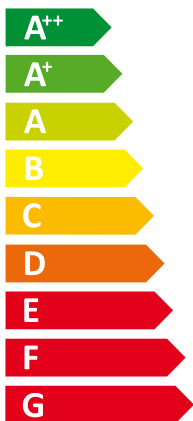

ENERG

енергия · ενεργεια

VWL 75/5 AS 230V S2 + VWL 77/5

I Vaillant

II IS

55 °C

35 °C

43 dB

VWL 55/5 AS 230V S2 + VWL 58/5

I Vaillant

II IS

Two icons showing sound power levels. The top icon shows a speaker inside a house with the value 43 dB. The bottom icon shows a speaker outside a house with the value 54 dB.

A legend for power consumption levels, showing three colored squares with corresponding values: a dark blue square for 4 kW, a medium blue square for 5 kW, and a light blue square for 3 kW.

ENERG

енергия · ενεργεια

A⁺⁺

A

Two icons showing sound power levels. The top icon shows a speaker inside a house with the value 44 dB. The bottom icon shows a speaker outside a house with the value 54 dB.

A legend for power consumption levels, showing three colored squares with corresponding values: a dark blue square for 5 kW, a medium blue square for 6 kW, and a light blue square for 4 kW.