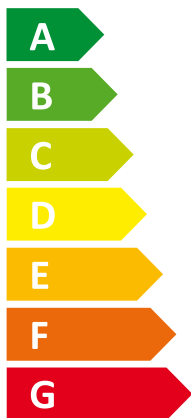

ENERG

енергия · ενεργεια

VWL 75/5 AS 230V S2 + VWL 77/5

I Vaillant

II IS

55 °C

35 °C

43 dB

54 dB

■ 5
■ **6**
■ 4
kW

■ 7
■ **7**
■ 5
kW

2015

811/2013

0020261199_00

ENERG

енергия · ενεργεια

Y IJA
IE IA

VWL 55/5 AS 230V S2 + VWL 58/5

I Vaillant

II IS

A⁺⁺

A

Two icons showing sound power levels. The top icon shows a speaker inside a house with the value 43 dB. The bottom icon shows a speaker outside a house with the value 54 dB.