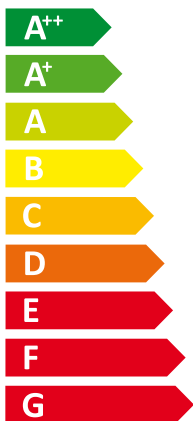

ENERG

енергия · ενεργεια

VWL 75/5 AS 230V S2 + VWL 77/5

I Vaillant

II IS

55 °C

35 °C

43 dB

54 dB

■ 5
■ **6**
■ 4
kW

■ 7
■ **7**
■ 5
kW

2015

811/2013

0020261199_00

ENERG

енергия · ενεργεια

Y IJA
IE IA

VWL 55/5 AS 230V S2 + VWL 58/5

I Vaillant

II IS

A⁺⁺

A

Two icons showing sound power levels. The top icon shows a speaker inside a house with the value 43 dB. The bottom icon shows a speaker outside a house with the value 54 dB.